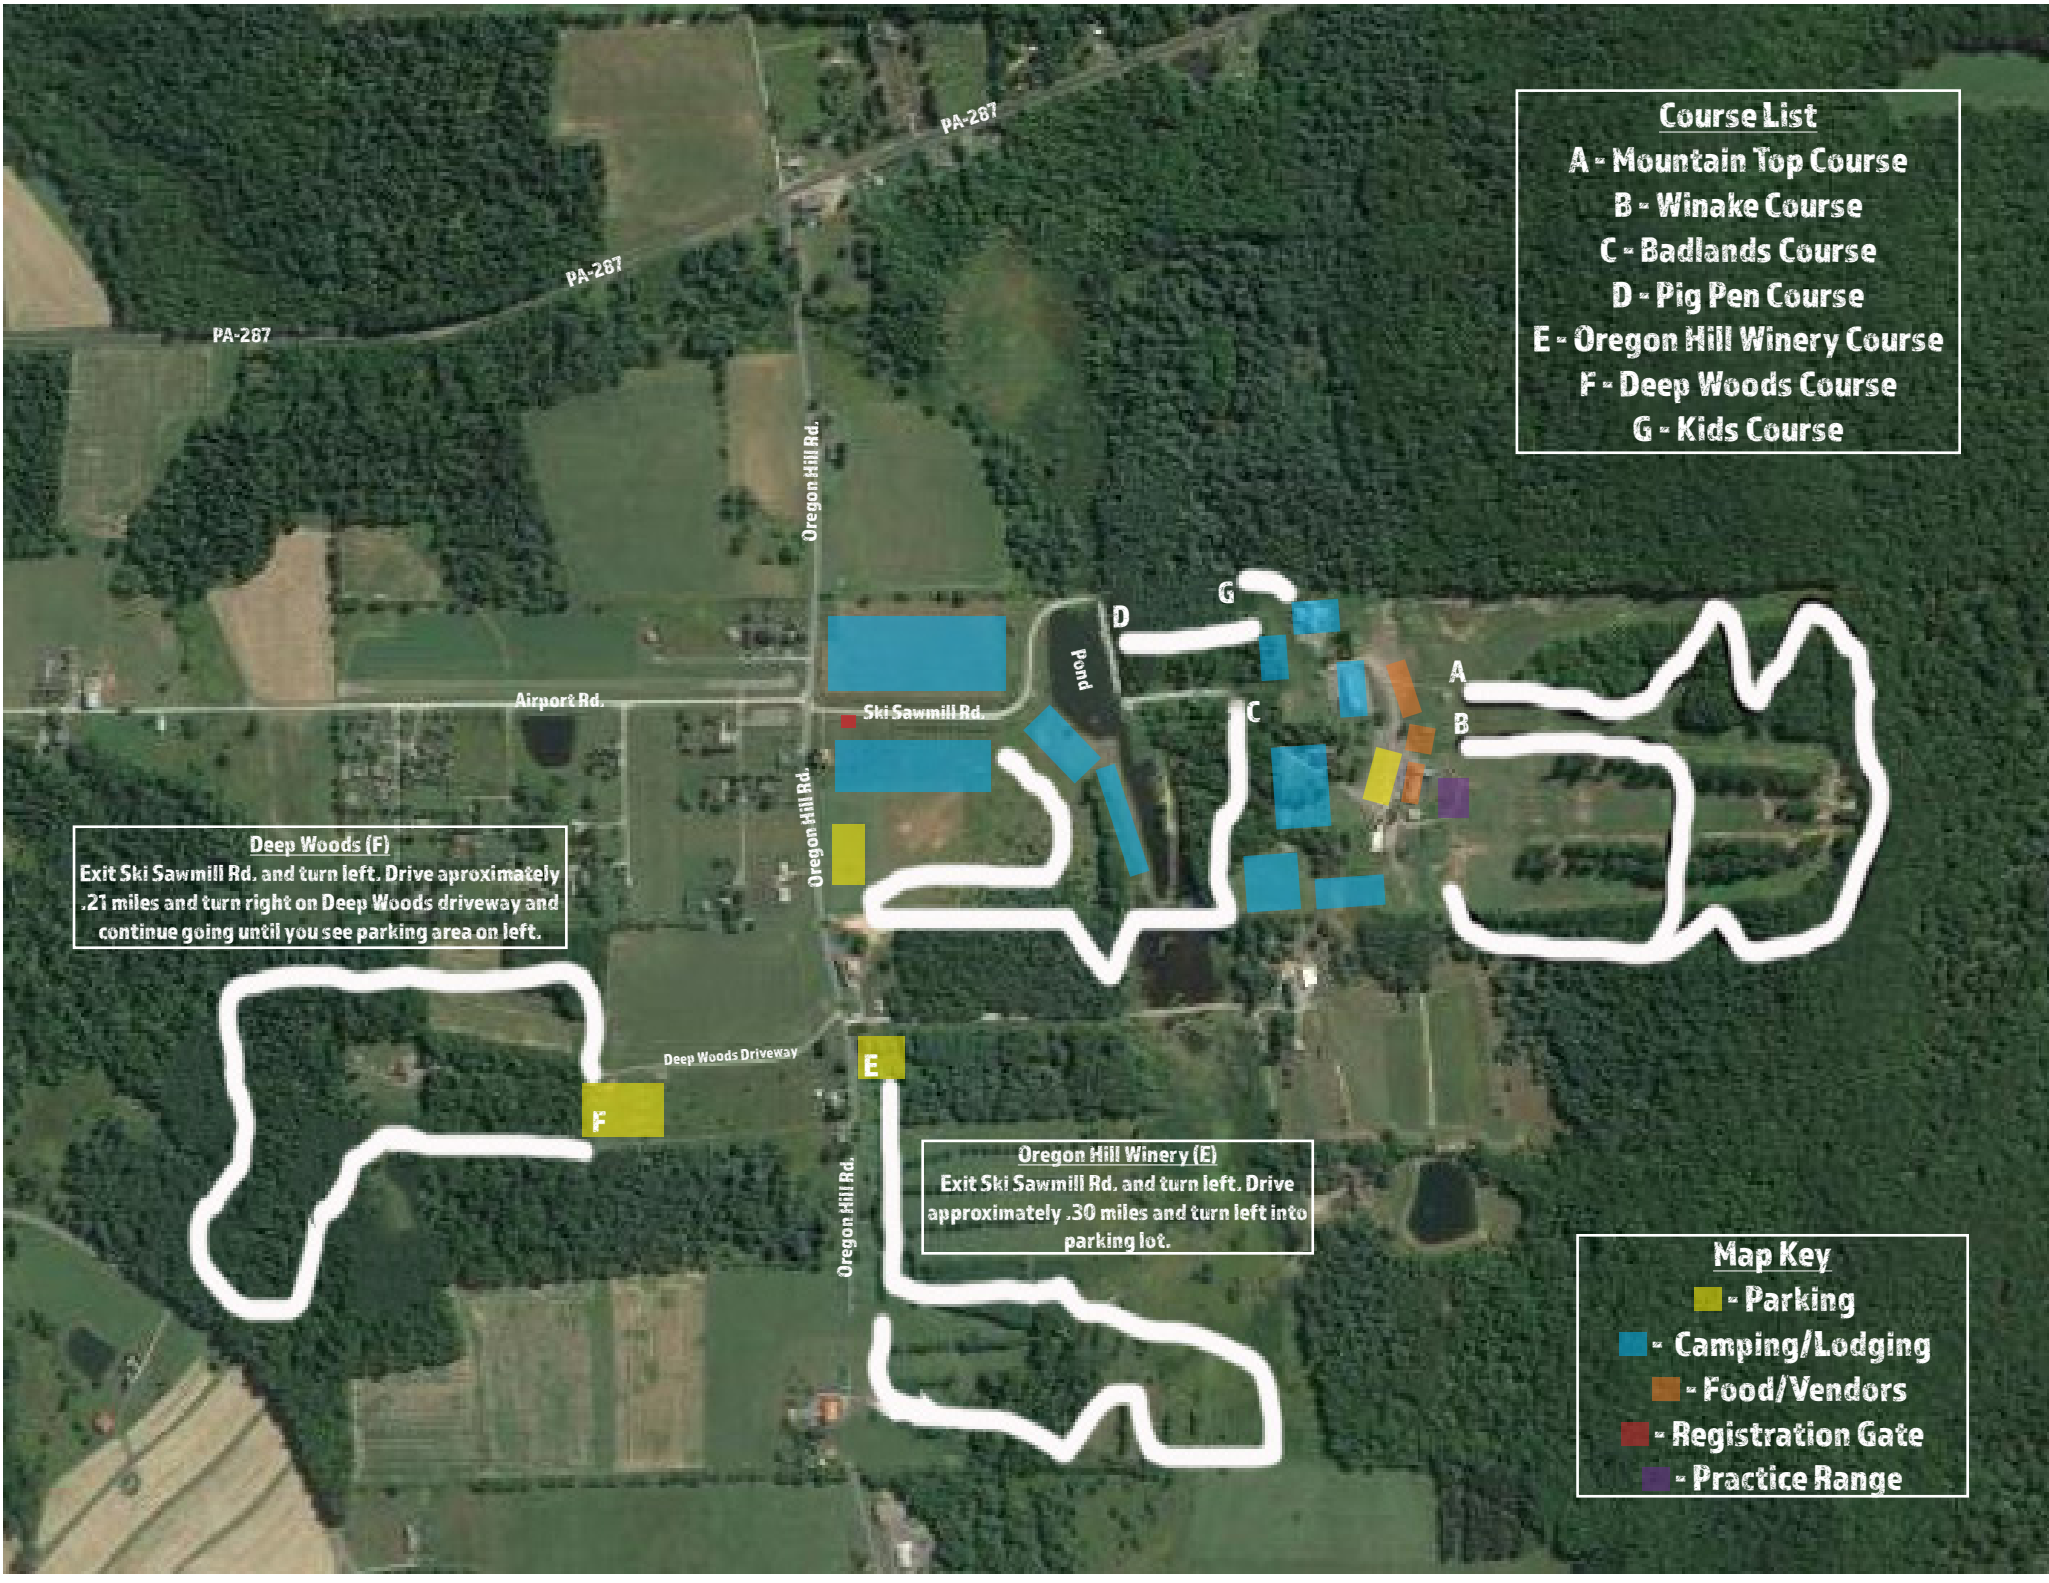

Course List

- A - Mountain Top Course
- B - Winake Course
- C - Badlands Course
- D - Pig Pen Course
- E - Oregon Hill Winery Course
- F - Deep Woods Course
- G - Kids Course

Deep Woods (F)
Exit Ski Sawmill Rd. and turn left. Drive approximately .21 miles and turn right on Deep Woods driveway and continue going until you see parking area on left.

Oregon Hill Winery (E)
Exit Ski Sawmill Rd. and turn left. Drive approximately .30 miles and turn left into parking lot.

Map Key

- - Parking
- - Camping/Lodging
- - Food/Vendors
- - Registration Gate
- - Practice Range